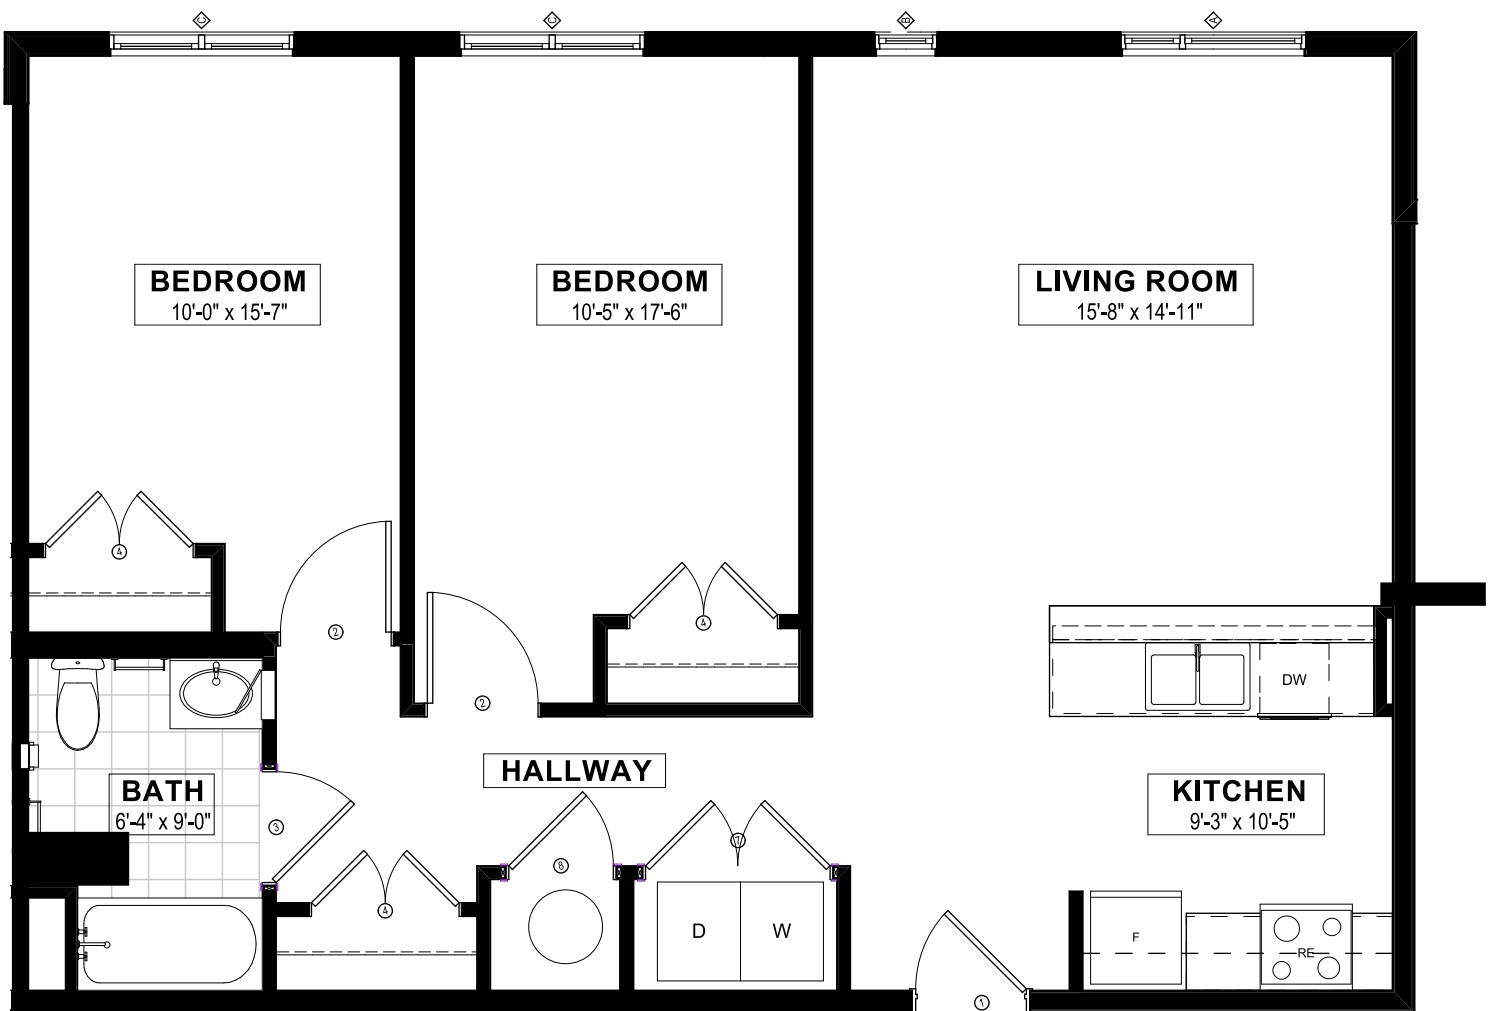

Curls Manor

TWO BEDROOM / ONE BATH
883 SQ. FT.

Curls Manor

**TWO BEDROOM / ONE BATH ACCESSIBLE
936 SQ. FT.**