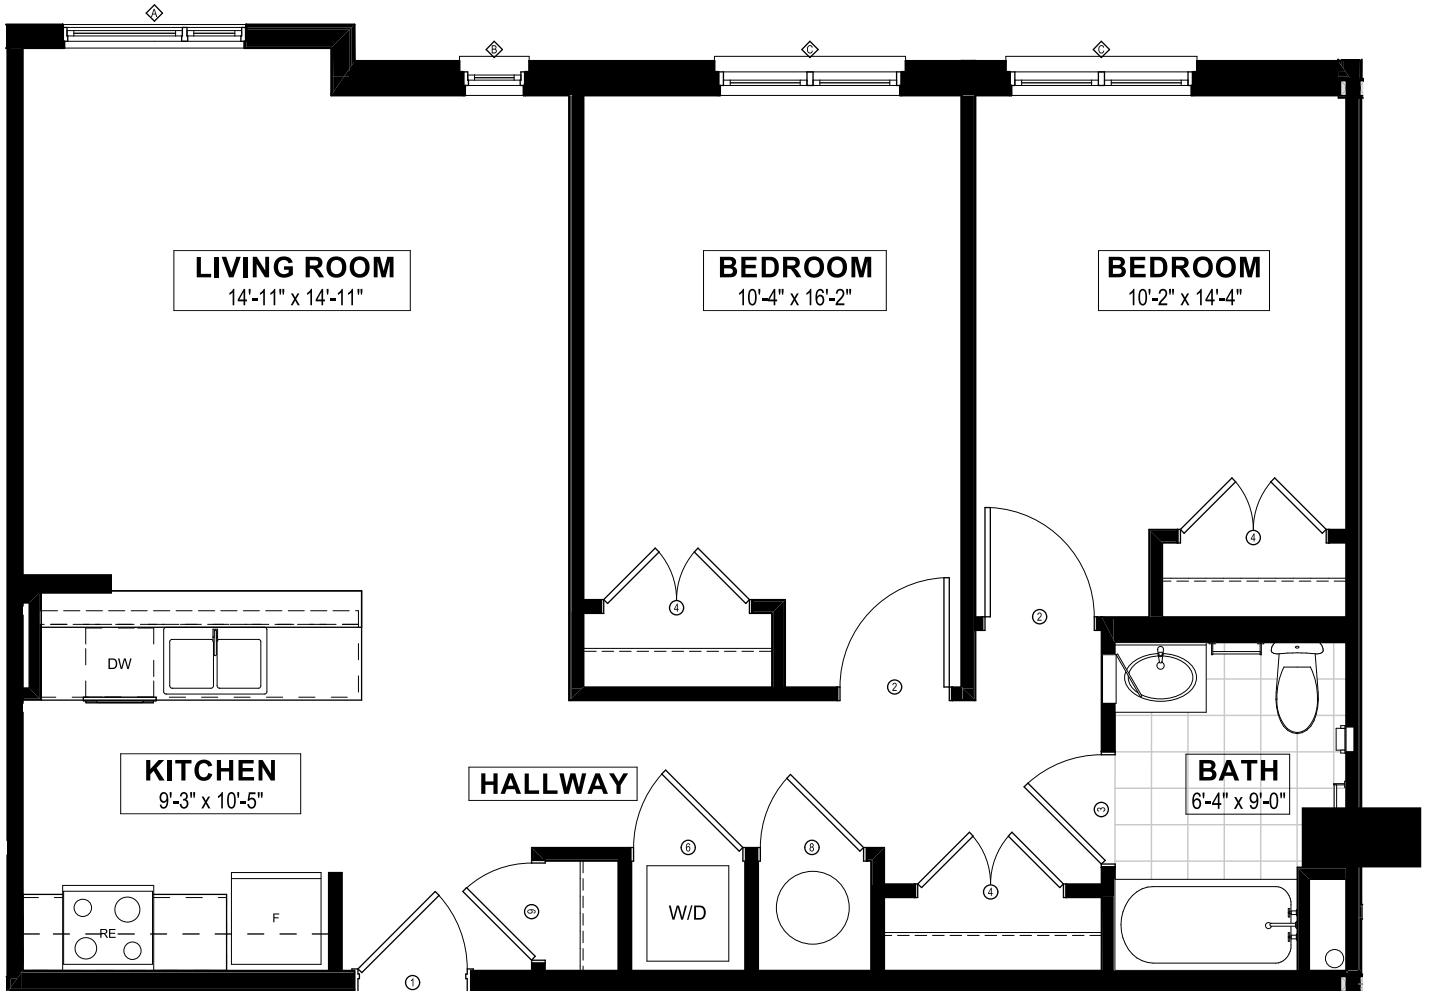

Curls Manor

TWO BEDROOM / ONE BATH
883 SQ. FT.

Curls Manor

**TWO BEDROOM / ONE BATH ACCESSIBLE
936 SQ. FT.**